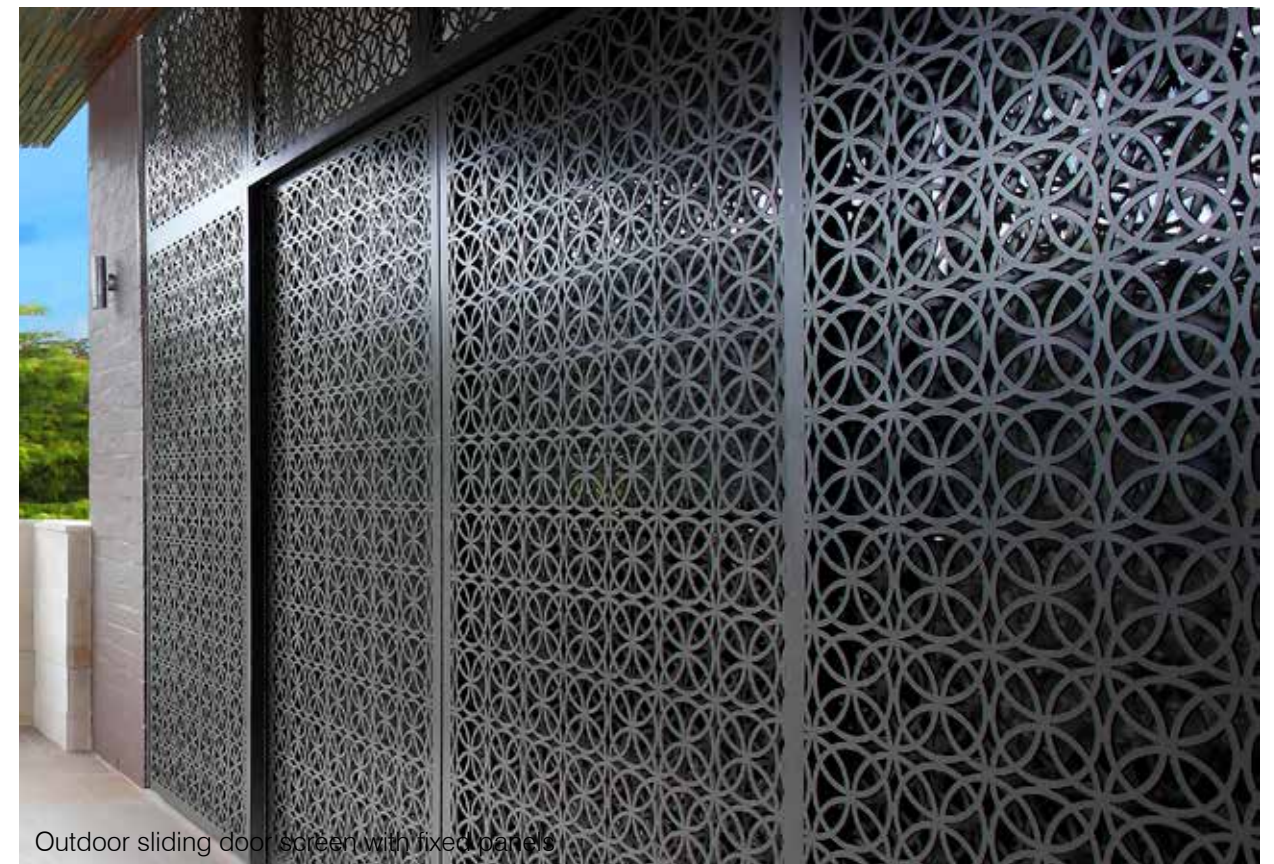

Interior partition screen

Outdoor sliding door screen with fixed panels