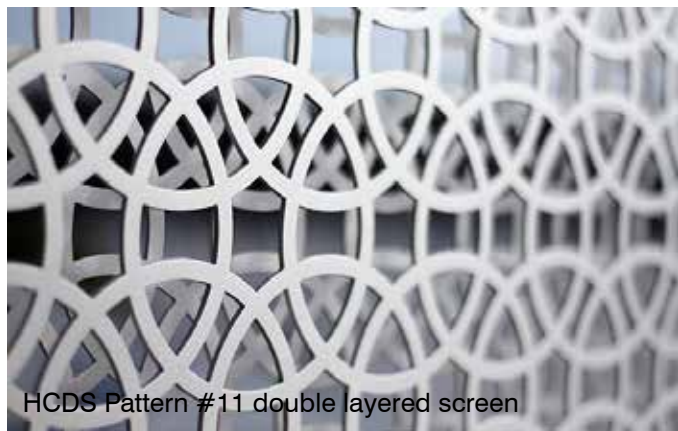

LED lit mounted screen installed into existing Colorbond fence

Custom designed cafe barrier with incorporated logo

HCDS Pattern #11 double layered screen

Aluminium wall mounted decorative screen

Outdoor privacy balcony screens