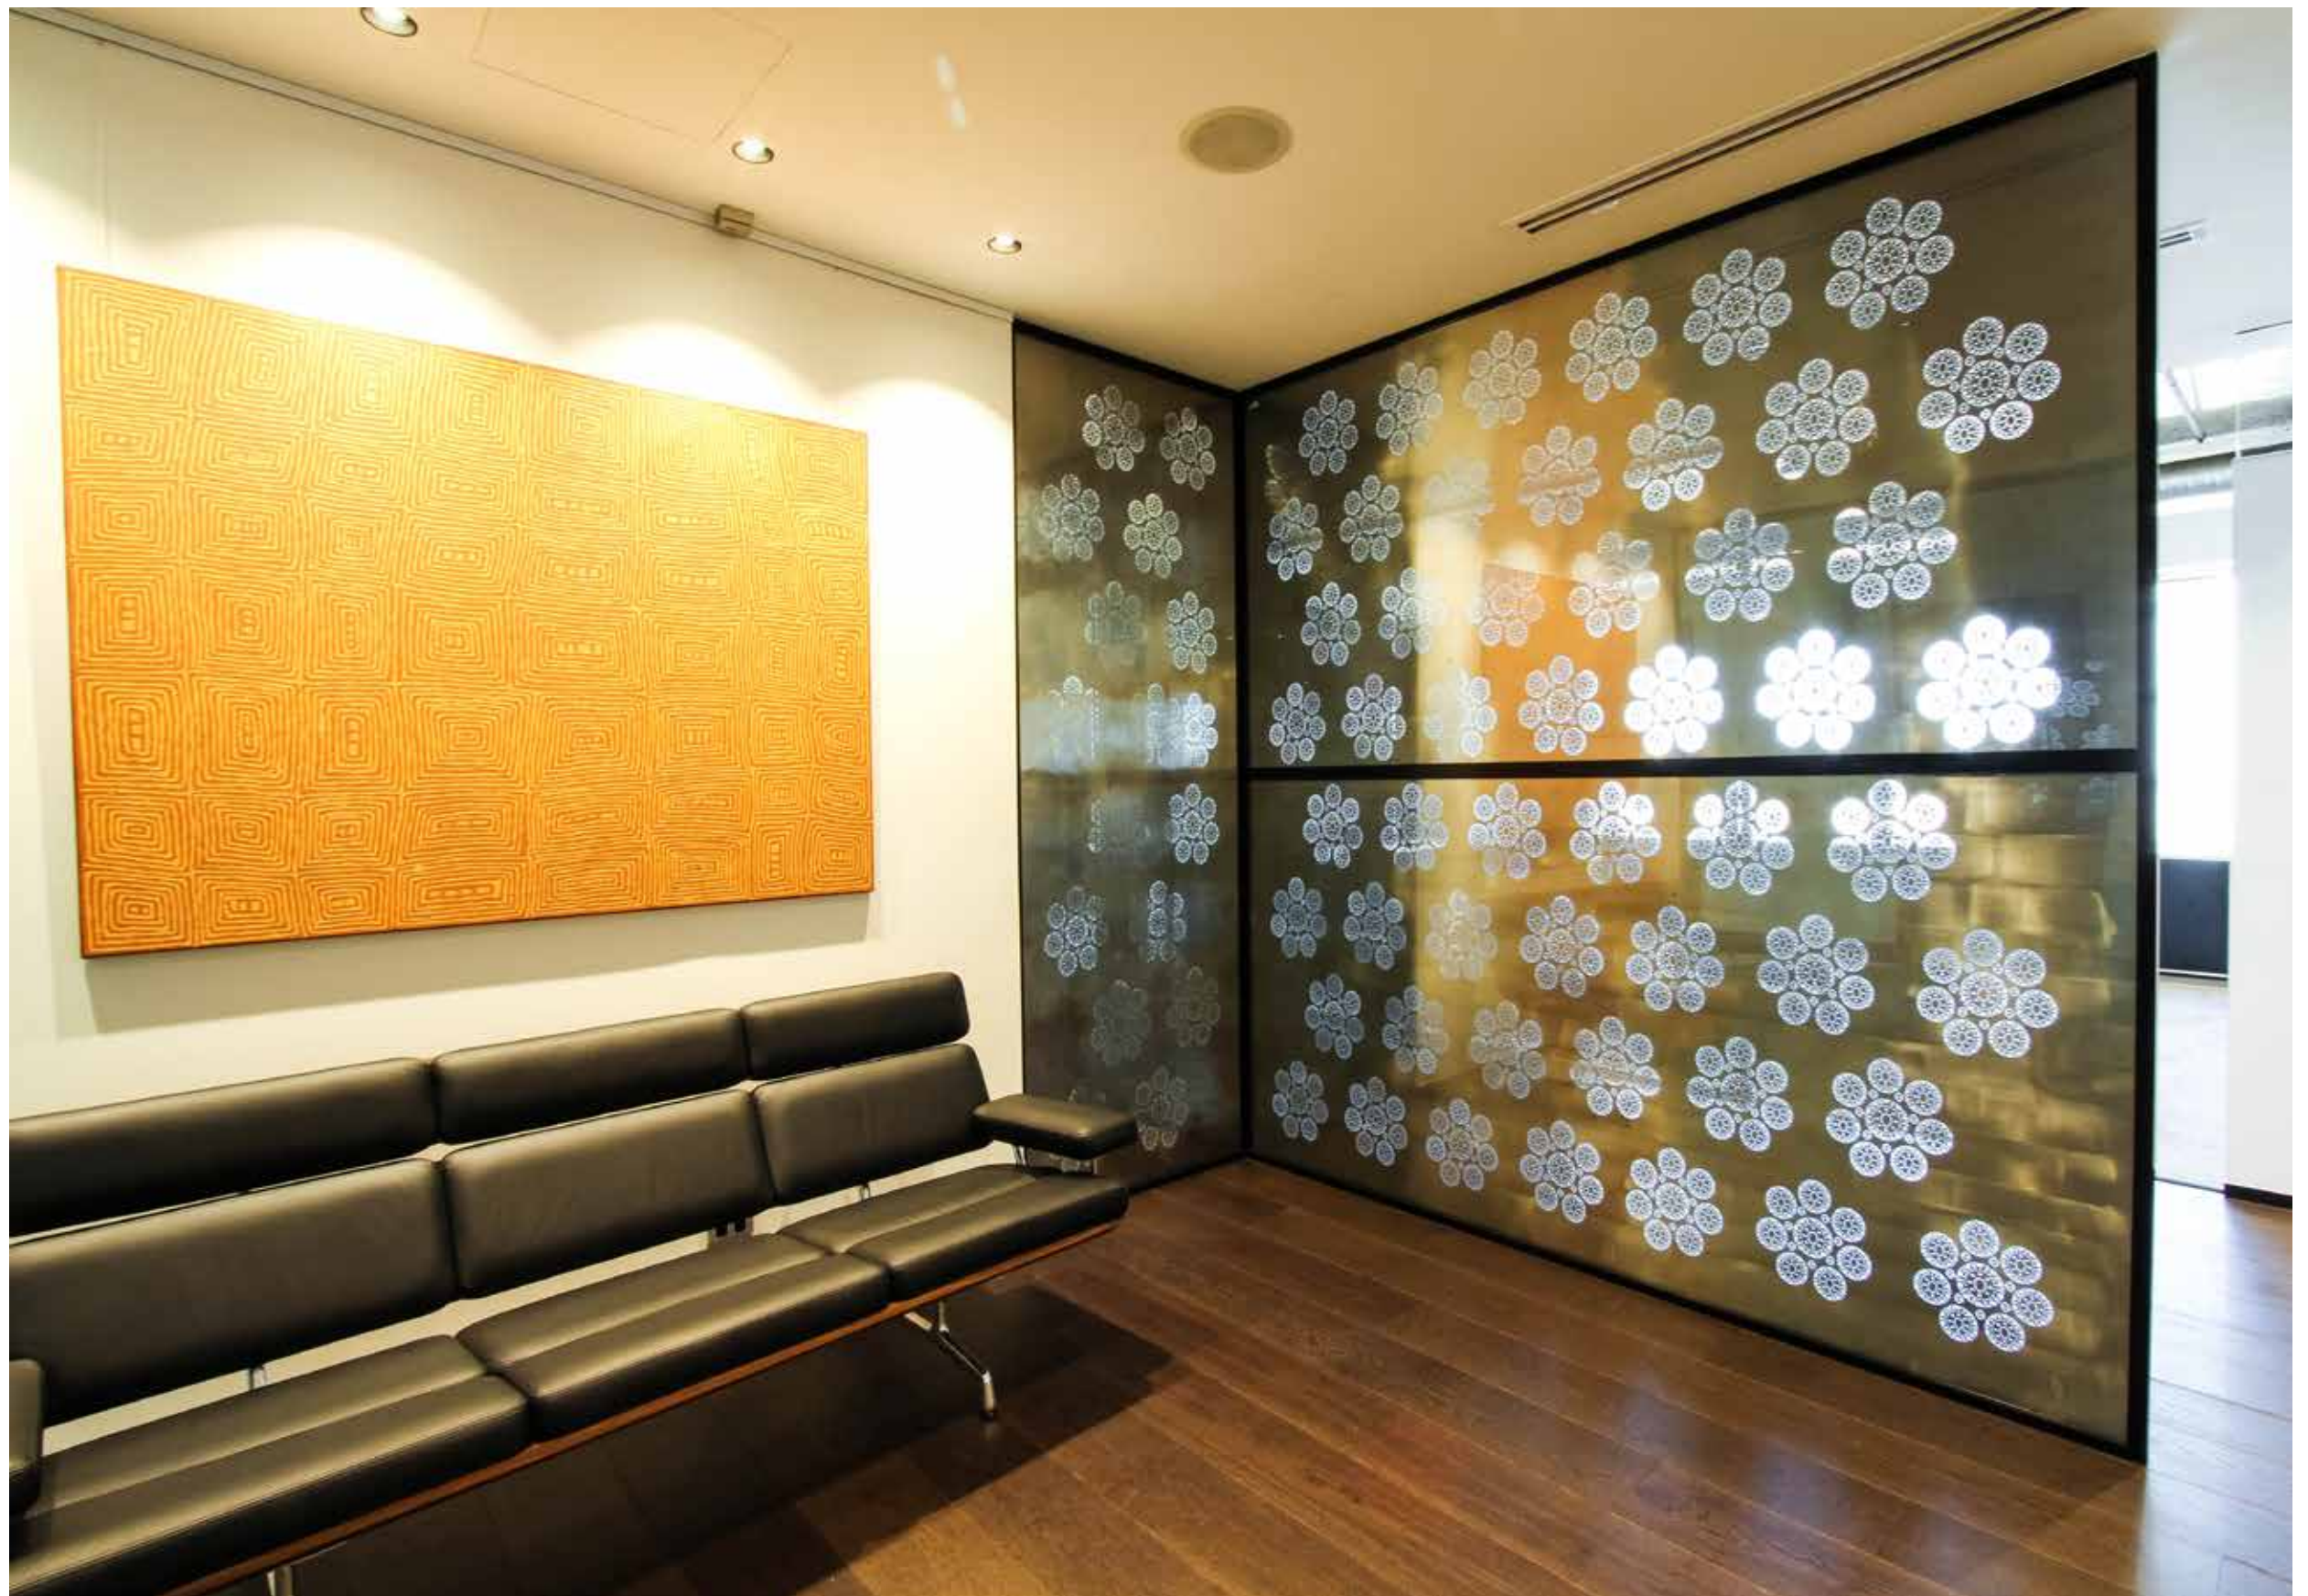

Double skinned freestanding screen

Gaming screen with custom design to match carpet

Fireplace screen box hung from ceiling

Faux timber aluminium batten screen

Custom lace screen pattern

Privacy gaming screen

Custom made laser cut signage

Laser cut steel cafe barrier

LED lit cafe barrier with incorporated logo

Specially made laser cut light box signage

Specially made laser cut light box signage

Aesthetically Appealing