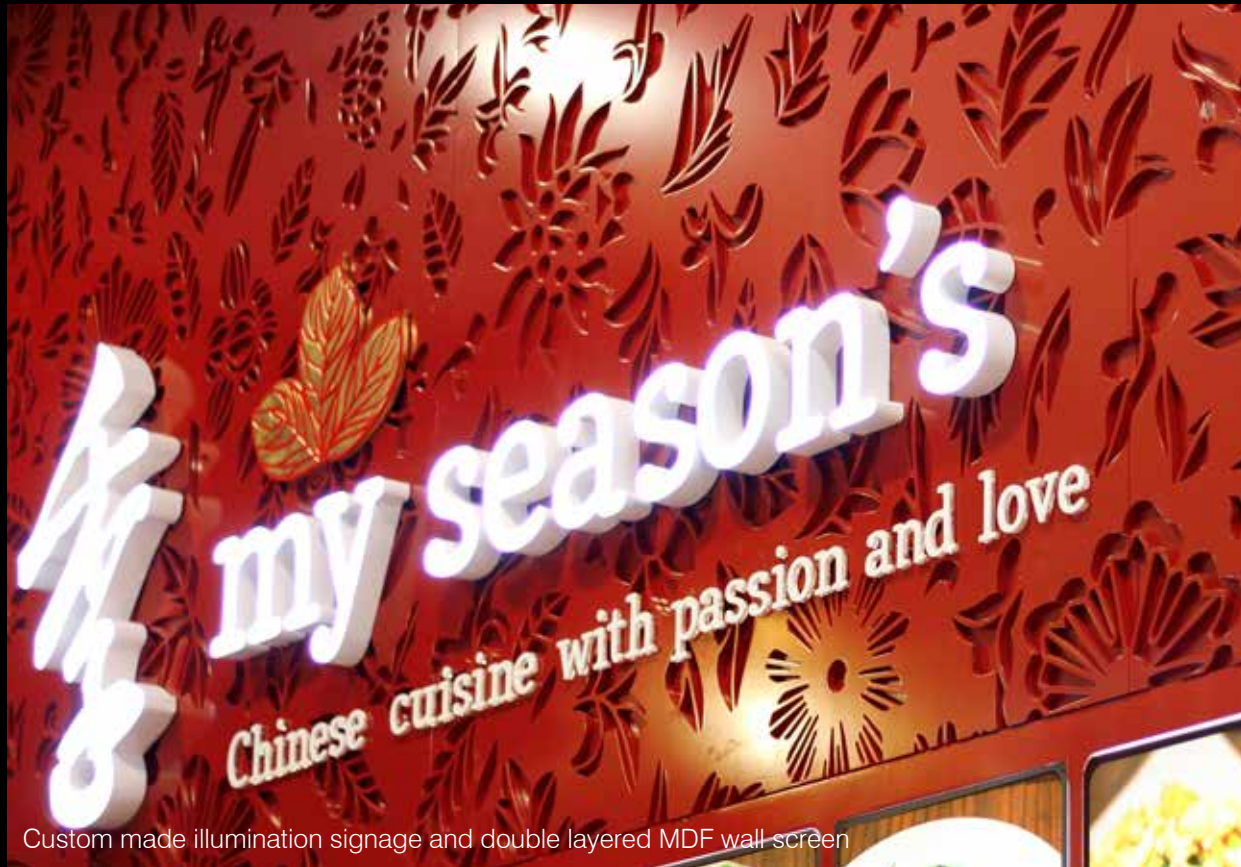

Layered decorative wall screen with gold powder coated steel floral pattern